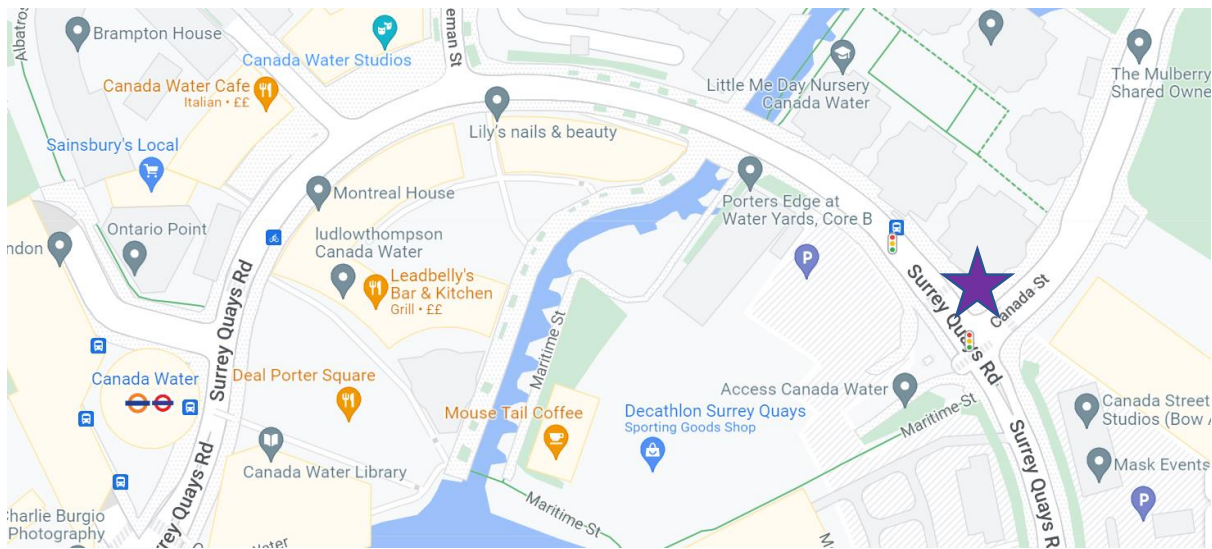

Mile 9 – Corner of Surrey Quay’s Road/Canada Street

Our cheering point is on the runner's left

Mile 25

Our cheering point is on the runner's right