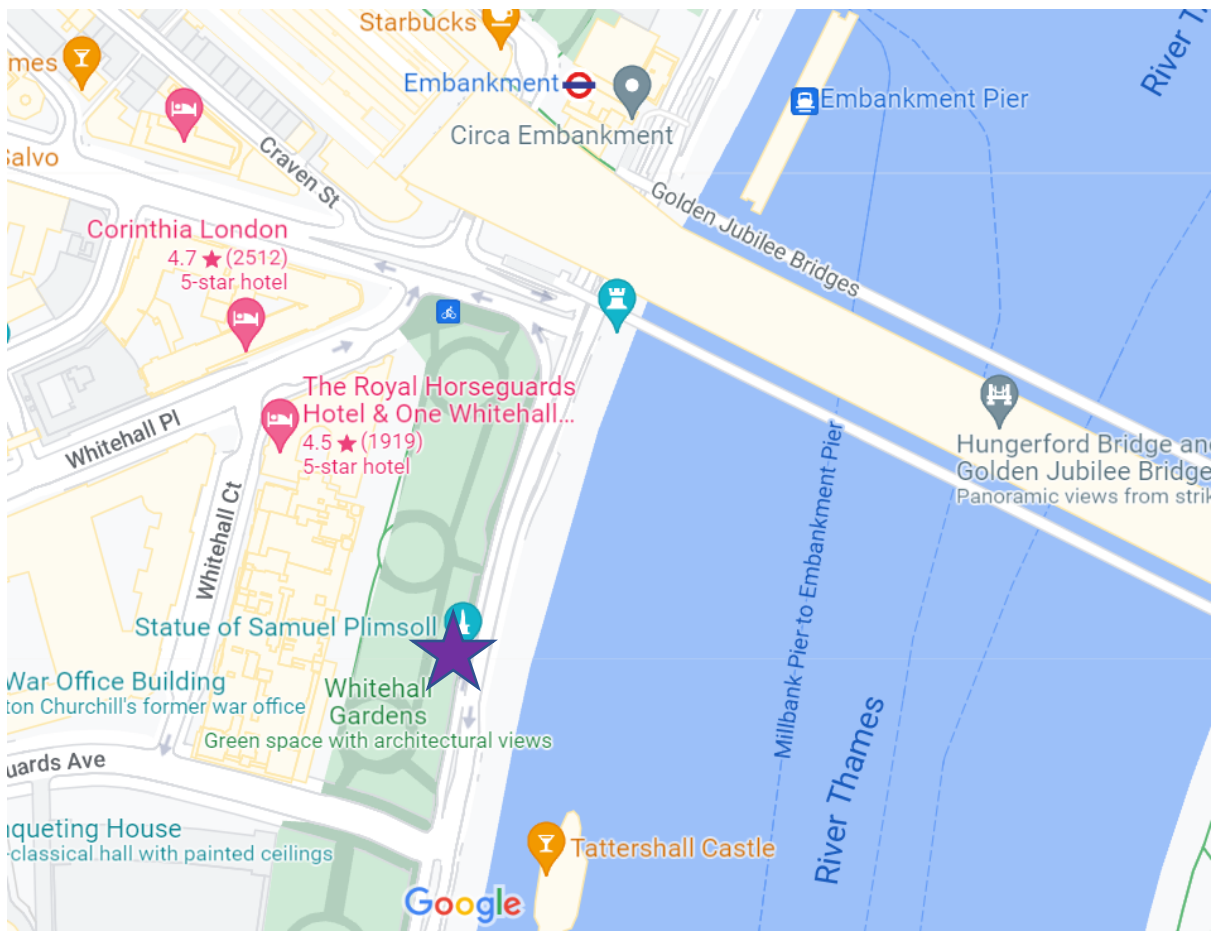

Mile 9 – Corner of Surrey Quay’s Road/Canada Street

Our cheering point is on the runner's left

Mile 25

Our cheering point is on the runner's right